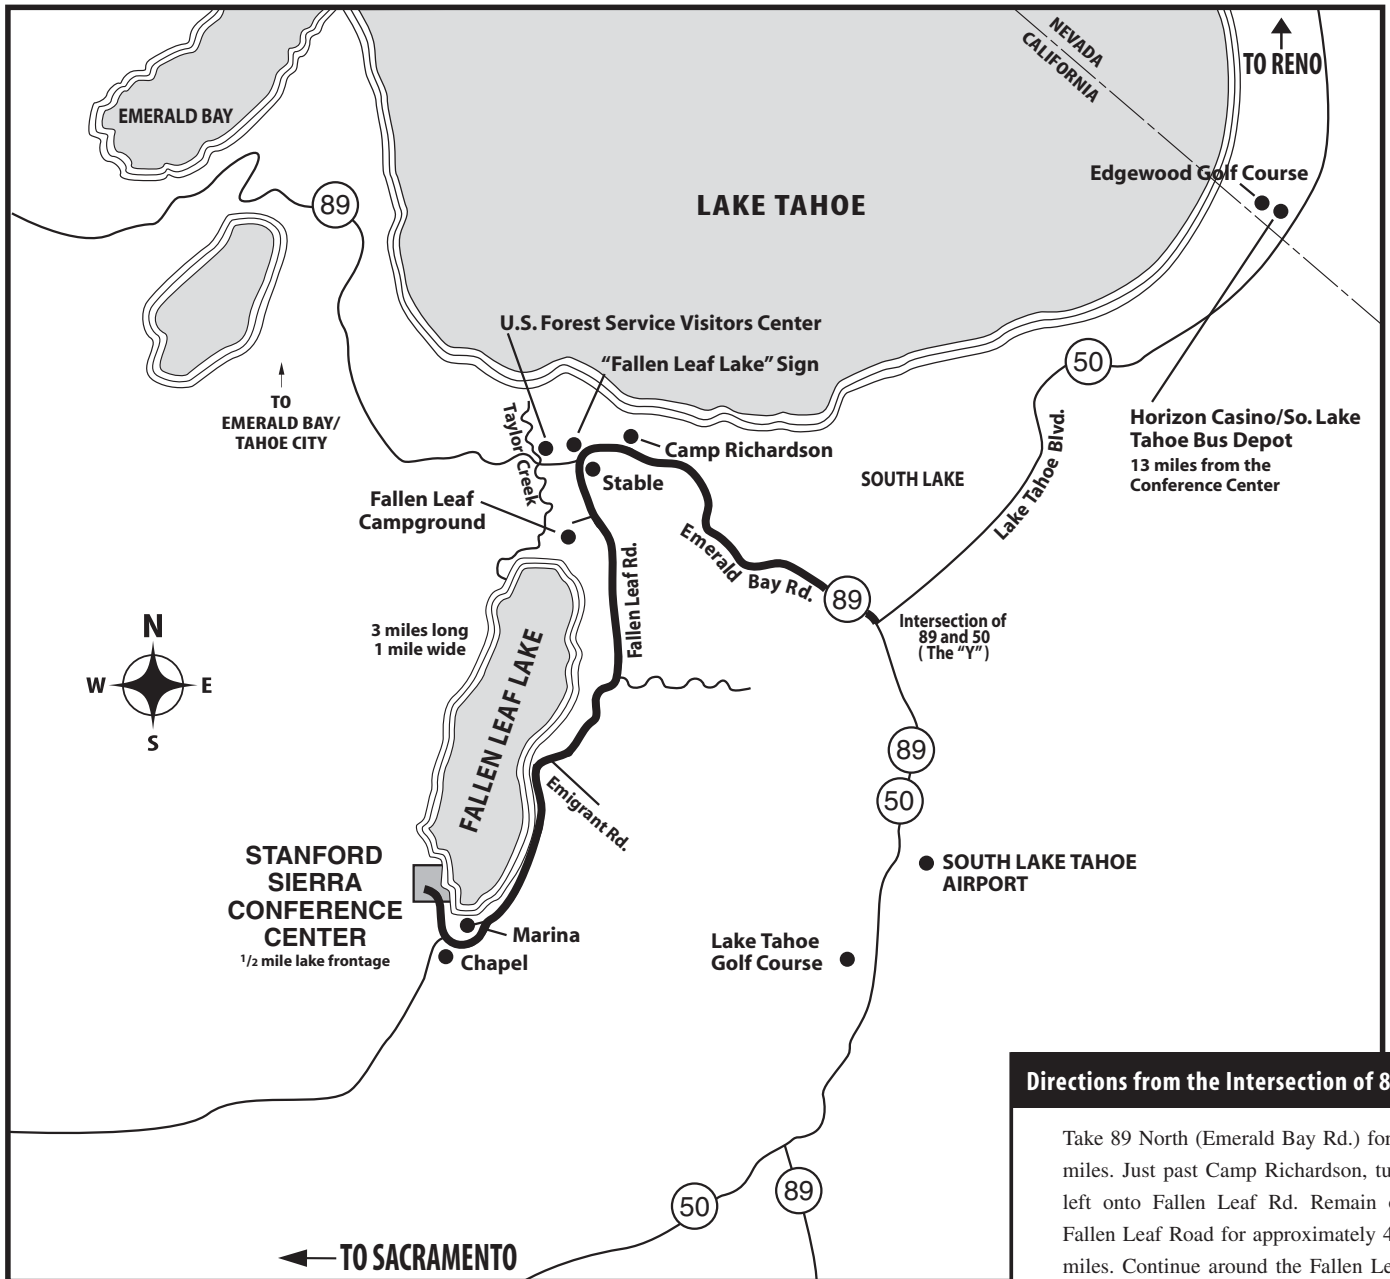

DRIVING DIRECTIONS

Directions from the Intersection of 89 & 50

Take 89 North (Emerald Bay Rd.) for 3 miles. Just past Camp Richardson, turn left onto Fallen Leaf Rd. Remain on Fallen Leaf Road for approximately 4.5 miles. Continue around the Fallen Leaf Marina; 1/4 mile later turn right (over the bridge across from the fire station) and on into Stanford Sierra.